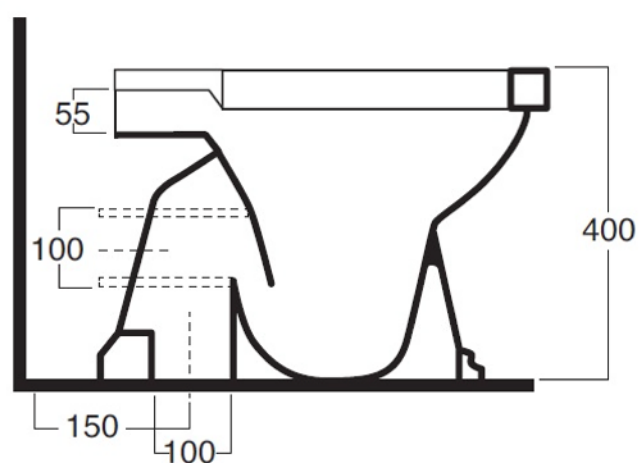

cod.CLAW54

vaso a terra 54x39xh40 cm  
floor mounted wc 54x39xh40 cm  
kg 20

cod. CLAB55

bidet a terra 55x38xh40 cm  
floor mounted wc 55x38xh40 cm  
kg 20