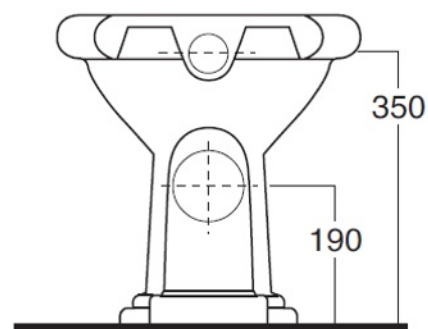

cod.CLAW54

vaso a terra 54x39xh40 cm  
floor mounted wc 54x39xh40 cm  
kg 20

cod. CLAB55

bidet a terra 55x38xh40 cm  
floor mounted wc 55x38xh40 cm  
kg 20