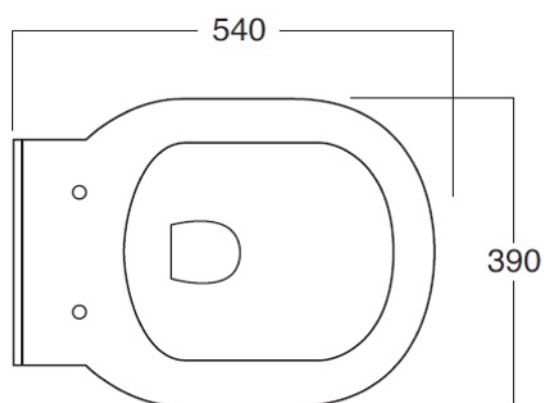

cod.CLAW54

vaso a terra 54x39xh40 cm  
floor mounted wc 54x39xh40 cm  
kg 20

cod. CLAB55

bidet a terra 55x38xh40 cm  
floor mounted wc 55x38xh40 cm  
kg 20