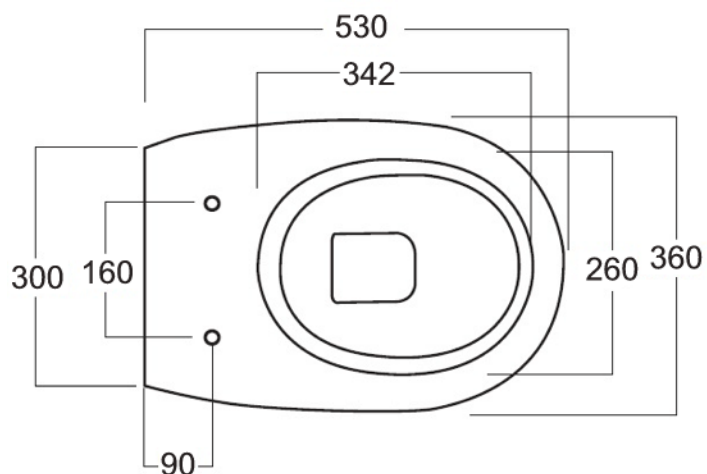

cod.DV

vaso a terra filo muro 53x36x42 cm
floor mounted wc back to wall 53x36x42 cm
kg 25

cod.DB

bidet a terra filo muro 53x36xh42 cm
floor mounted bidet back to wall 53x36xh42 cm
kg 20