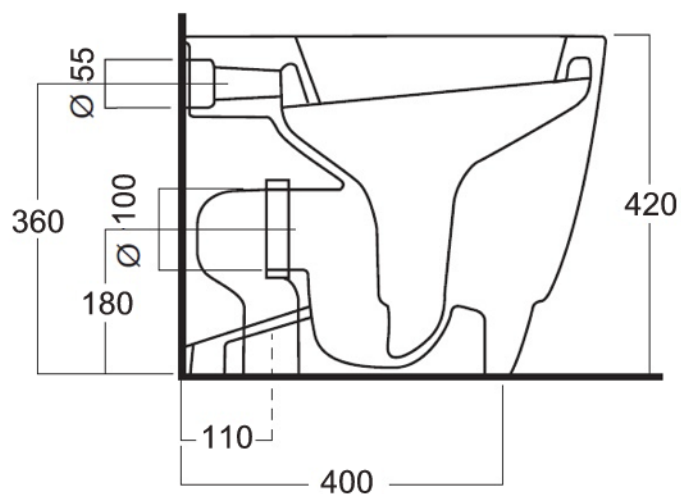

cod.DV

vaso a terra filo muro 53x36x42 cm
floor mounted wc back to wall 53x36x42 cm
kg 25

cod.DB

bidet a terra filo muro 53x36xh42 cm
floor mounted bidet back to wall 53x36xh42 cm
kg 20